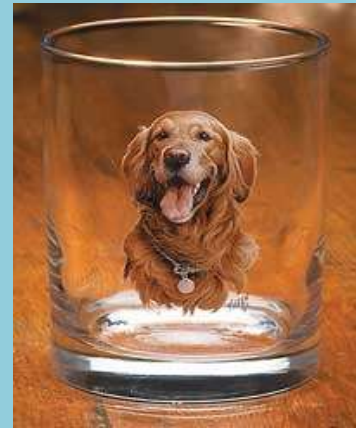

Double Old Fashioned Glasses & Mixers

DOF1 Deer

DOF7 Black Lab

DOF8 Golden Retriever

DOF4 Springer Spaniel

DOF5 Yellow Lab

MIX1 Deer Mixers set/4

MIX2 Black Labrador

MIX3 Yellow Lab

MIX4 Golden Retriever

Distinction Stein's

DST1 Pheasants

DST2 Deer

DST3 Waterfowl (mixed images)

Sold in sets of 4 of the same image unless stated otherwise

Smooth Stein's