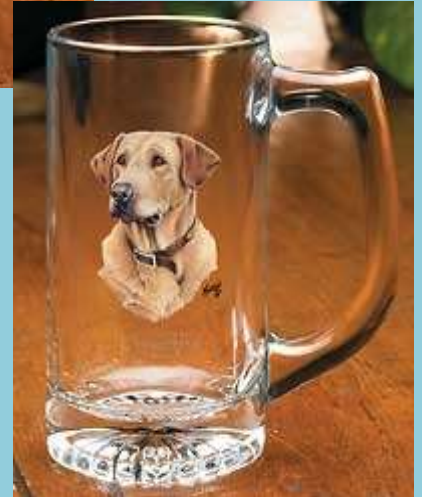

Sold in sets of 4 of the same image

SST3 Black
Lab

SST1 Golden
Retriever

SST2 Springer
Spaniel

SST4 Yellow
Lab

Please Note... All Glassware should be
HAND WASHED to help preserve images.