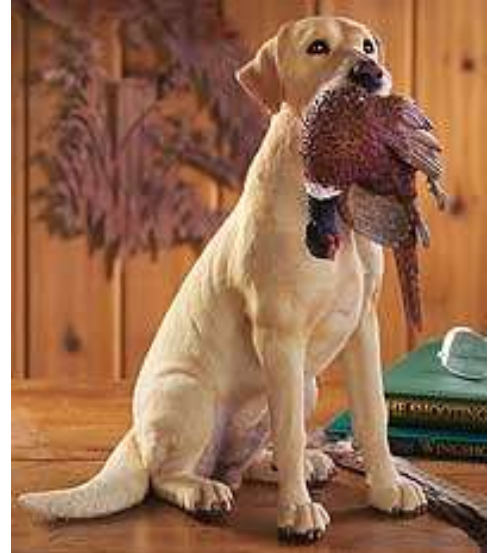

Fine Hand Painted Figurines and Sculptures

AR Autumn Run Deer Sculpture
280 x 190 x 235H mm

It is always exciting when we are lucky enough to sight a buck and doe together. These superb sculptures, inspired by three of Terry Redlin's classic paintings, make it easy to relive those special moments. Handcast and hand-painted by skilled artisans and mounted on a polished wood base with brass nameplate.

BL Birch Line Deer Sculpture
280 x 190 x 235H mm

RNP Pheasant Sculpture 343Lx203Hx178D mm
Coldcast and skillfully hand-painted. Polished wood base with nameplate.

YLP Yellow Lab with Pheasant
228W x 330H mm

A proud moment captured forever! Amazingly lifelike sculptures are hand-painted in meticulous detail. Handcast.

BLSS Black, **YLSS** Yellow & **CLSS** Chocolate
Labrador shelf sitters 355Lx228H mm

These obedient labs are wonderfully expressive and so very lifelike! With their paws hanging over the edge of shelf, counter or mantle, they sit quietly and watch your every move. Coldcast and hand-painted.