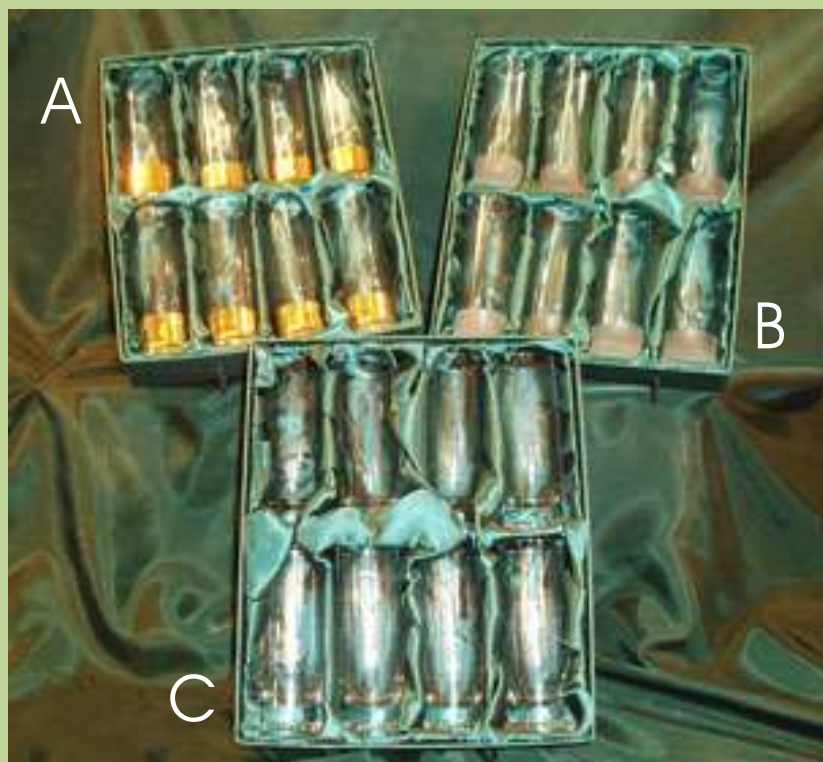

The Ultimate handmade shot glass. What better way of starting the days shooting off than with a 'wee dram' or traditional port. Sold in multiples of 8 glasses in presentation card/ silk lined box and available in:-