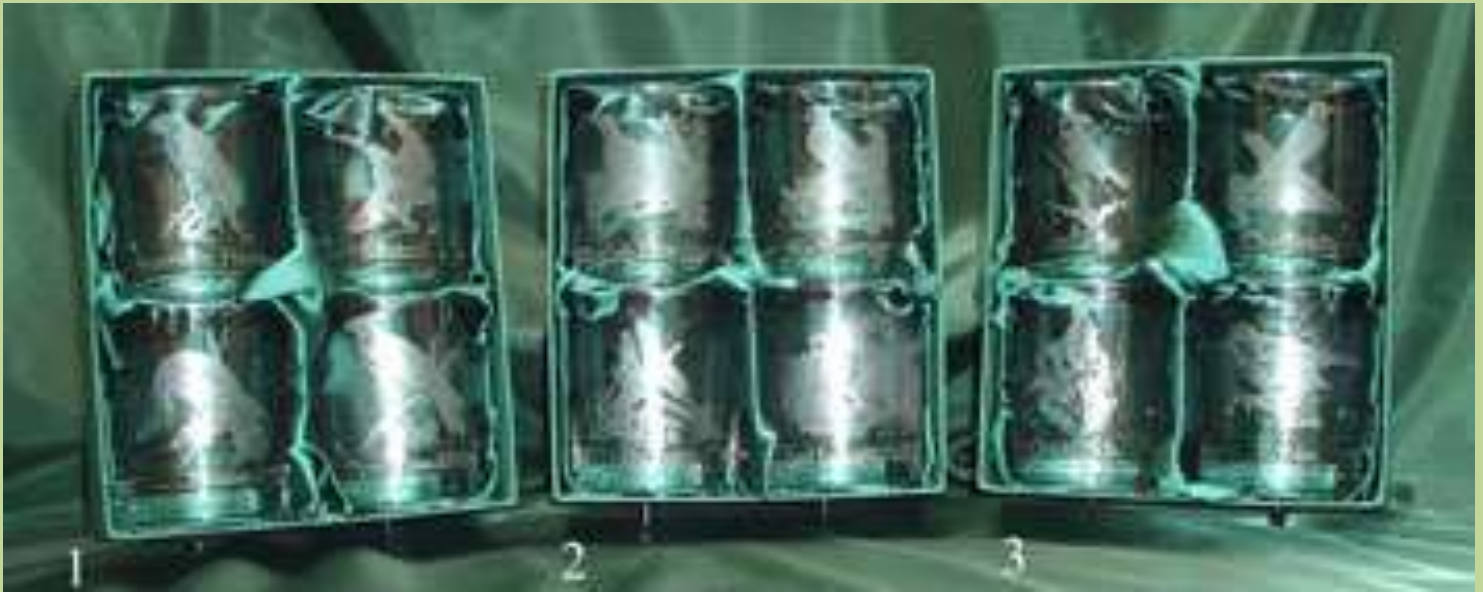

Quality Shooting Accessories Glassware Whisky glass sets